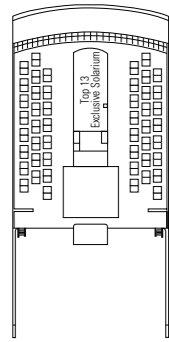

MSC Opera

Use the deck plans to select your ideal cabin.
Choose the deck you wish then use the colours to identify the category of accommodation you desire.

Cabins 1075 | Guests 2679

Cabin Categories and Experiences.

BELLA EXPERIENCE

- Interior
- Outside with Partial View
- Balcony

FANTASTICA EXPERIENCE

- Interior
- Ocean View
- Balcony
- Family Cabins*

AUREA EXPERIENCE

- Ocean View
- Balcony
- Suite

LEGEND

- ▲ Sofa bed
- 3rd bed is a pullman bed
- 3rd and 4th beds are pullman beds
- ↔ Connecting Cabins
- H Cabins for guests with disabilities or reduced mobility
- Cabins with partial view

* The ship offers many family cabins which are the combination of 2 connected cabins.
Please contact your travel agent for all the available options.
All cabins have one double bed convertible to two single beds, except in cabins for guests with disabilities or reduced mobility (H).
3rd and 4th beds available in all categories except for Outside with Partial View Bella and Balcony Bella.