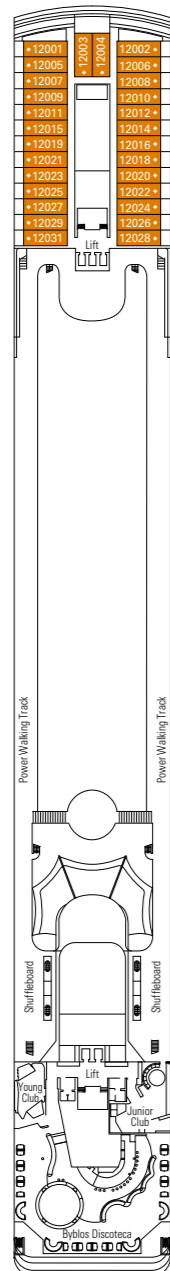

MSC Opera

Use the deck plans to select your ideal cabin.
Choose the deck you wish then use the colours to identify the category of accommodation you desire.

Cabins 1075 | Guests 2679

Cabin Categories and Experiences.

BELLA EXPERIENCE

- Interior
- Outside with Partial View
- Balcony

FANTASTICA EXPERIENCE

- Interior
- Ocean View
- Balcony
- Family Cabins*

AUREA EXPERIENCE

- Ocean View
- Balcony
- Suite

LEGEND

- ▲ Sofa bed
- 3rd bed is a pullman bed
- 3rd and 4th beds are pullman beds
- ↔ Connecting Cabins
- H Cabins for guests with disabilities or reduced mobility
- Cabins with partial view

* The ship offers many family cabins which are the combination of 2 connected cabins.
Please contact your travel agent for all the available options.
All cabins have one double bed convertible to two single beds, except in cabins for guests with disabilities or reduced mobility (H).
3rd and 4th beds available in all categories except for Outside with Partial View Bella and Balcony Bella.

DECK 13
MINIGOLF

DECK 12
LA BOHEME

DECK 11
TOSCA

DECK 10
TURANDOT

DECK 9
NORMA

DECK 8
LA TRAVIATA

DECK 7
RIGOLETTO

DECK 6
OTELLO