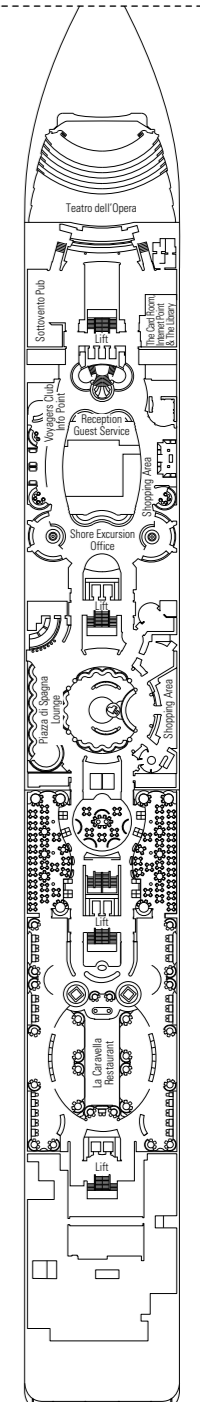

MSC Opera

Use the deck plans to select your ideal cabin.
Choose the deck you wish then use the colours to identify the category of accommodation you desire.

Cabins 1075 | Guests 2679

Cabin Categories and Experiences.

BELLA EXPERIENCE

- Interior
- Outside with Partial View
- Balcony

FANTASTICA EXPERIENCE

- Interior
- Ocean View
- Balcony
- Family Cabins*

AUREA EXPERIENCE

- Ocean View
- Balcony
- Suite

LEGEND

- ▲ Sofa bed
- 3rd bed is a pullman bed
- 3rd and 4th beds are pullman beds
- ↔ Connecting Cabins
- H Cabins for guests with disabilities or reduced mobility
- Cabins with partial view

* The ship offers many family cabins which are the combination of 2 connected cabins.
Please contact your travel agent for all the available options.
All cabins have one double bed convertible to two single beds, except in cabins for guests with disabilities or reduced mobility (H).
3rd and 4th beds available in all categories except for Outside with Partial View Bella and Balcony Bella.

DECK 13
MINIGOLF

DECK 12
LA BOHEME

DECK 11
TOSCA

DECK 10
TURANDOT

DECK 9
NORMA

DECK 8
LA TRAVIATA

DECK 7
RIGOLETTO

DECK 6
OTELLO