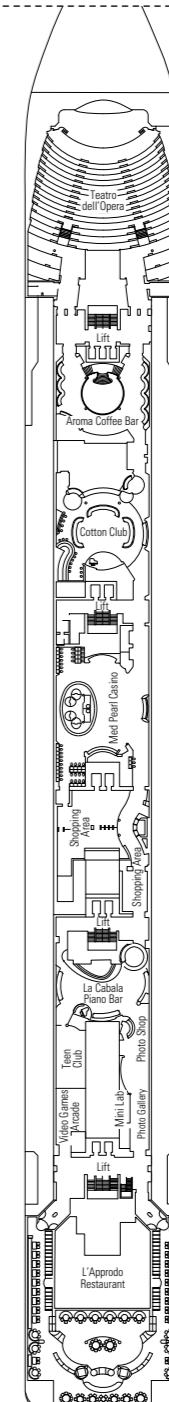

MSC Opera

Use the deck plans to select your ideal cabin.
Choose the deck you wish then use the colours to identify the category of accommodation you desire.

Cabins 1075 | Guests 2679

Cabin Categories and Experiences.

* The ship offers many family cabins which are the combination of 2 connected cabins.
Please contact your travel agent for all the available options.
All cabins have one double bed convertible to two single beds, except in cabins for guests with disabilities or reduced mobility (H).
3rd and 4th beds available in all categories except for Outside with Partial View Bella and Balcony Bella.

DECK 13
MINIGOLF

DECK 12
LA BOHEME

DECK 11
TOSCA

DECK 10
TURANDOT

DECK 9
NORMA

DECK 8
LA TRAVIATA

DECK 7
RIGOLETTO

DECK 6
OTELLO

DECK 5
AIDA

*Data and descriptions are subject to change and will be verified at the time of booking.