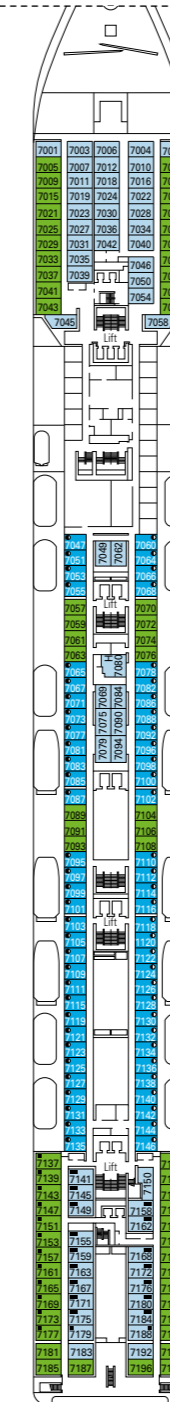

MSC Opera

Use the deck plans to select your ideal cabin.
Choose the deck you wish then use the colours to identify the category of accommodation you desire.

Cabins 1075 | Guests 2679

Cabin Categories and Experiences.

* The ship offers many family cabins which are the combination of 2 connected cabins.
Please contact your travel agent for all the available options.
All cabins have one double bed convertible to two single beds, except in cabins for guests with disabilities or reduced mobility (H).
3rd and 4th beds available in all categories except for Outside with Partial View Bella and Balcony Bella.

DECK 13
MINIGOLF

DECK 12
LA BOHEME

DECK 11
TOSCA

DECK 10
TURANDOT

DECK 9
NORMA

DECK 8
LA TRAVIATA

DECK 7
RIGOLETTO

DECK 6
OTELLO

DECK 5
AIDA

*Data and descriptions are subject to change and will be verified at the time of booking.