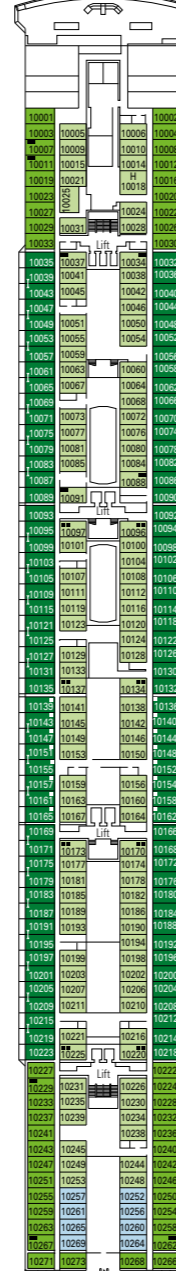

MSC Opera

Use the deck plans to select your ideal cabin.
Choose the deck you wish then use the colours to identify the category of accommodation you desire.

Cabins 1075 | Guests 2679

Cabin Categories and Experiences.

BELLA EXPERIENCE

- Interior
- Outside with Partial View
- Balcony

FANTASTICA EXPERIENCE

- Interior
- Ocean View
- Balcony
- Family Cabins*

AUREA EXPERIENCE

- Ocean View
- Balcony
- Suite

LEGEND

- ▲ Sofa bed
- 3rd bed is a pullman bed
- 3rd and 4th beds are pullman beds
- ↔ Connecting Cabins
- H Cabins for guests with disabilities or reduced mobility
- Cabins with partial view

* The ship offers many family cabins which are the combination of 2 connected cabins.
Please contact your travel agent for all the available options.
All cabins have one double bed convertible to two single beds, except in cabins for guests with disabilities or reduced mobility (H).
3rd and 4th beds available in all categories except for Outside with Partial View Bella and Balcony Bella.

DECK 13
MINIGOLF

DECK 12
LA BOHEME

DECK 11
TOSCA

DECK 10
TURANDOT

DECK 9
NORMA

DECK 8
LA TRAVIATA

DECK 7
RIGOLETTO

DECK 6
OTELLO