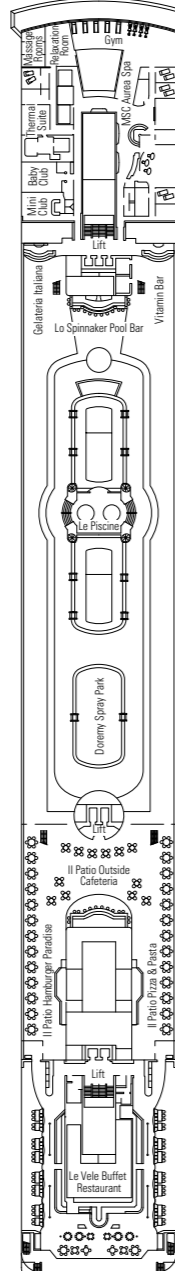

MSC Opera

Use the deck plans to select your ideal cabin.
Choose the deck you wish then use the colours to identify the category of accommodation you desire.

Cabins 1075 | Guests 2679

Cabin Categories and Experiences.

BELLA EXPERIENCE

- Interior
- Outside with Partial View
- Balcony

FANTASTICA EXPERIENCE

- Interior
- Ocean View
- Balcony
- Family Cabins*

AUREA EXPERIENCE

- Ocean View
- Balcony
- Suite

LEGEND

- ▲ Sofa bed
- 3rd bed is a pullman bed
- 3rd and 4th beds are pullman beds
- ↔ Connecting Cabins
- H Cabins for guests with disabilities or reduced mobility
- Cabins with partial view

* The ship offers many family cabins which are the combination of 2 connected cabins.
Please contact your travel agent for all the available options.
All cabins have one double bed convertible to two single beds, except in cabins for guests with disabilities or reduced mobility (H).
3rd and 4th beds available in all categories except for Outside with Partial View Bella and Balcony Bella.

DECK 13
MINIGOLF

DECK 12
LA BOHEME

DECK 11
TOSCA

DECK 10
TURANDOT

DECK 9
NORMA

DECK 8
LA TRAVIATA

DECK 7
RIGOLETTO

DECK 6
OTELLO