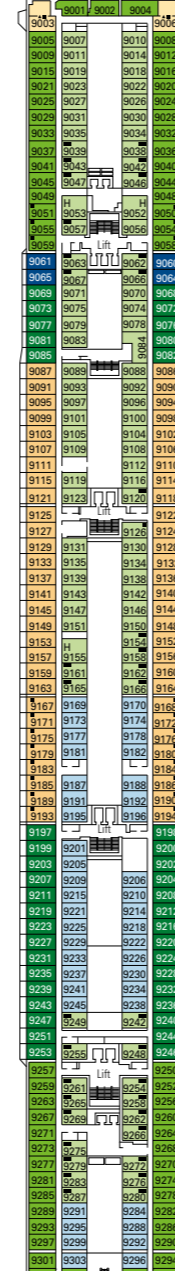

MSC Opera

Use the deck plans to select your ideal cabin.
Choose the deck you wish then use the colours to identify the category of accommodation you desire.

Cabins 1075 | Guests 2679

Cabin Categories and Experiences.

* The ship offers many family cabins which are the combination of 2 connected cabins.
Please contact your travel agent for all the available options.
All cabins have one double bed convertible to two single beds, except in cabins for guests with disabilities or reduced mobility (H).
3rd and 4th beds available in all categories except for Outside with Partial View Bella and Balcony Bella.

DECK 13
MINIGOLF

DECK 12
LA BOHEME

DECK 11
TOSCA

DECK 10
TURANDOT

DECK 9
NORMA

DECK 8
LA TRAVIATA

DECK 7
RIGOLETTO

DECK 6
OTELLO

DECK 5
AIDA

*Data and descriptions are subject to change and will be verified at the time of booking.