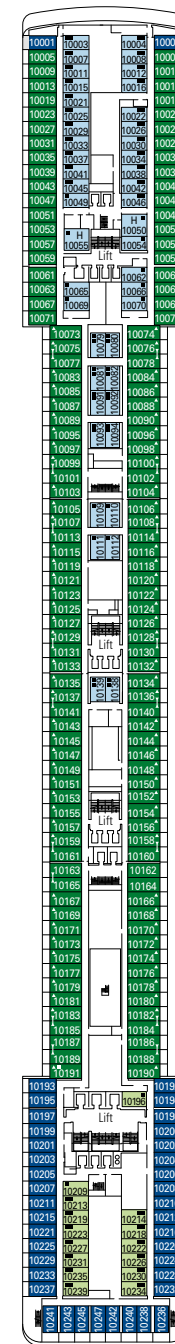

MSC Orchestra

Use the deck plans to select your ideal cabin.
Choose the deck you wish then use the colours to identify the category of accommodation you desire.

Cabins 1275 | Guests 3223

Cabin Categories and Experiences.

BELLA EXPERIENCE

- Interior
- Outside with Partial View
- Balcony

FANTASTICA EXPERIENCE

- Interior
- Ocean View
- Balcony
- Family Cabins*

AUREA EXPERIENCE

- Interior
- Balcony
- Suite

LEGEND

- ▲ Sofa bed
- ◆ Double sofa bed
- 3rd bed is a pullman bed
- 3rd and 4th beds are pullman beds
- ↔ Connecting Cabins
- H Cabins for guests with disabilities or reduced mobility
- Cabins with partial view
- Balcony with metal balustrade
- Balcony with half glass half metal balustrade

* The ship offers many family cabins which are the combination of 2 connected cabins. Please contact your travel agent for all the available options.
• All cabins have one double bed convertible to two single beds except in cabins for guests with disabilities or reduced mobility (H), this does not apply to cabins 15025.
• 3rd and 4th beds available in all categories except for Balcony Bella.

DECK 15
XILOFONO

DECK 14
CHITARRA

DECK 12
CLARINETTO

DECK 11
FLAUTO

DECK 10
LIRA

DECK 9
VIOLA

DECK 8
ARPA

DECK 5
PIANOFORTE