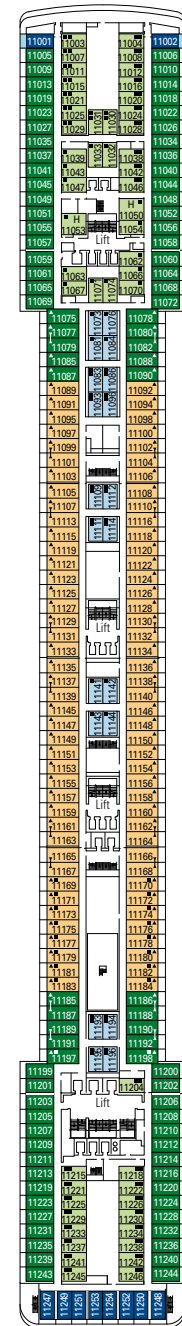

MSC Orchestra

Use the deck plans to select your ideal cabin.
Choose the deck you wish then use the colours to identify the category of accommodation you desire.

Cabins 1275 | Guests 3223

Cabin Categories and Experiences.

BELLA EXPERIENCE

- Interior
- Outside with Partial View
- Balcony

FANTASTICA EXPERIENCE

- Interior
- Ocean View
- Balcony
- Family Cabins*

AUREA EXPERIENCE

- Interior
- Balcony
- Suite

LEGEND

- ▲ Sofa bed
- ◆ Double sofa bed
- 3rd bed is a pullman bed
- 3rd and 4th beds are pullman beds
- ↔ Connecting Cabins
- H Cabins for guests with disabilities or reduced mobility
- Cabins with partial view
- Balcony with metal balustrade
- Balcony with half glass half metal balustrade

* The ship offers many family cabins which are the combination of 2 connected cabins. Please contact your travel agent for all the available options.
• All cabins have one double bed convertible to two single beds except in cabins for guests with disabilities or reduced mobility (H), this does not apply to cabins 15025.
• 3rd and 4th beds available in all categories except for Balcony Bella.

DECK 15
XILOFONO

DECK 14
CHITARRA

DECK 12
CLARINETTO

DECK 11
FLAUTO

DECK 10
LIRA

DECK 9
VIOLA

DECK 8
ARPA

DECK 5
PIANOFORTE