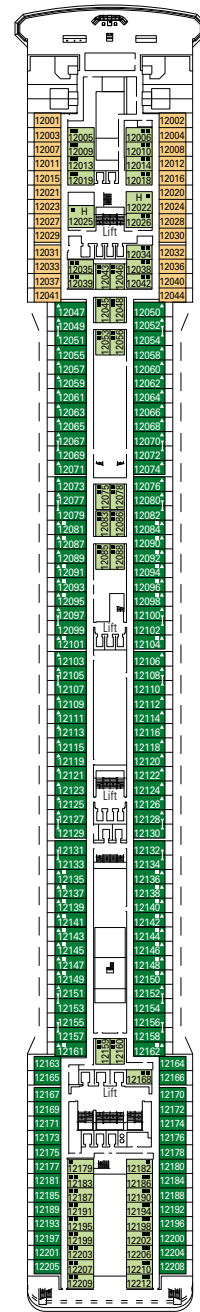

MSC Orchestra

Use the deck plans to select your ideal cabin.
Choose the deck you wish then use the colours to identify the category of accommodation you desire.

Cabins 1275 | Guests 3223

Cabin Categories and Experiences.

BELLA EXPERIENCE

- Interior
- Outside with Partial View
- Balcony

FANTASTICA EXPERIENCE

- Interior
- Ocean View
- Balcony
- Family Cabins*

AUREA EXPERIENCE

- Interior
- Balcony
- Suite

LEGEND

- ▲ Sofa bed
- ◆ Double sofa bed
- 3rd bed is a pullman bed
- 3rd and 4th beds are pullman beds
- ↔ Connecting Cabins
- H Cabins for guests with disabilities or reduced mobility
- Cabins with partial view
- Balcony with metal balustrade
- Balcony with half glass half metal balustrade

* The ship offers many family cabins which are the combination of 2 connected cabins. Please contact your travel agent for all the available options.
• All cabins have one double bed convertible to two single beds except in cabins for guests with disabilities or reduced mobility (H), this does not apply to cabins 15025.
• 3rd and 4th beds available in all categories except for Balcony Bella.

DECK 15
XILOFONO

DECK 14
CHITARRA

DECK 12
CLARINETTO

DECK 11
FLAUTO

DECK 10
LIRA

DECK 9
VIOLA

DECK 8
ARPA

DECK 5
PIANOFORTE