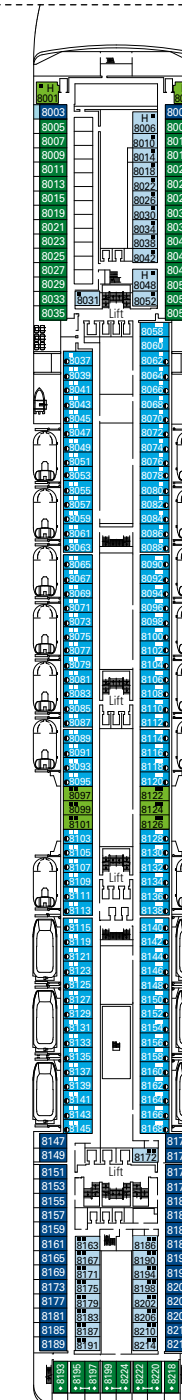

MSC Orchestra

Use the deck plans to select your ideal cabin.
Choose the deck you wish then use the colours to identify the category of accommodation you desire.

Cabins 1275 | Guests 3223

Cabin Categories and Experiences.

BELLA EXPERIENCE

- Interior
- Outside with Partial View
- Balcony

FANTASTICA EXPERIENCE

- Interior
- Ocean View
- Balcony
- Family Cabins*

AUREA EXPERIENCE

- Interior
- Balcony
- Suite

LEGEND

- ▲ Sofa bed
- ◆ Double sofa bed
- 3rd bed is a pullman bed
- 3rd and 4th beds are pullman beds
- ↔ Connecting Cabins
- H Cabins for guests with disabilities or reduced mobility
- Cabins with partial view
- Balcony with metal balustrade
- Balcony with half glass half metal balustrade

* The ship offers many family cabins which are the combination of 2 connected cabins. Please contact your travel agent for all the available options.
• All cabins have one double bed convertible to two single beds except in cabins for guests with disabilities or reduced mobility (H), this does not apply to cabins 15025.
• 3rd and 4th beds available in all categories except for Balcony Bella.

DECK 15
XILOFONO

DECK 14
CHITARRA

DECK 12
CLARINETTO

DECK 11
FLAUTO

DECK 10
LIRA

DECK 9
VIOLA

DECK 8
ARPA

DECK 5
PIANOFORTE