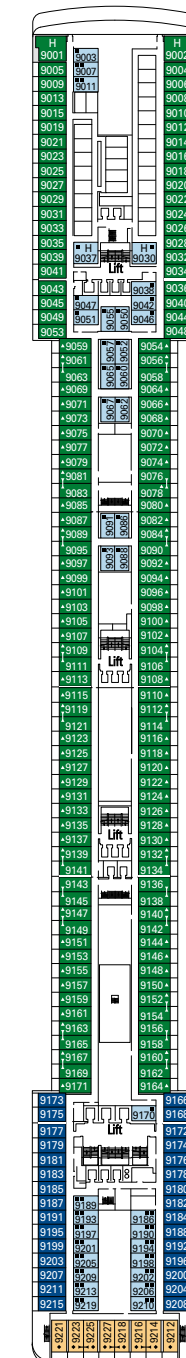

MSC Orchestra

Use the deck plans to select your ideal cabin.
Choose the deck you wish then use the colours to identify the category of accommodation you desire.

Cabins 1275 | Guests 3223

Cabin Categories and Experiences.

BELLA EXPERIENCE

- Interior
- Outside with Partial View
- Balcony

FANTASTICA EXPERIENCE

- Interior
- Ocean View
- Balcony
- Family Cabins*

AUREA EXPERIENCE

- Interior
- Balcony
- Suite

LEGEND

- ▲ Sofa bed
- ◆ Double sofa bed
- 3rd bed is a pullman bed
- 3rd and 4th beds are pullman beds
- ↔ Connecting Cabins
- H Cabins for guests with disabilities or reduced mobility
- Cabins with partial view
- Balcony with metal balustrade
- Balcony with half glass half metal balustrade

* The ship offers many family cabins which are the combination of 2 connected cabins. Please contact your travel agent for all the available options.
• All cabins have one double bed convertible to two single beds except in cabins for guests with disabilities or reduced mobility (H), this does not apply to cabins 15025.
• 3rd and 4th beds available in all categories except for Balcony Bella.

DECK 15
XILOFONO

DECK 14
CHITARRA

DECK 12
CLARINETTO

DECK 11
FLAUTO

DECK 10
LIRA

DECK 9
VIOLA

DECK 8
ARPA

DECK 5
PIANOFORTE