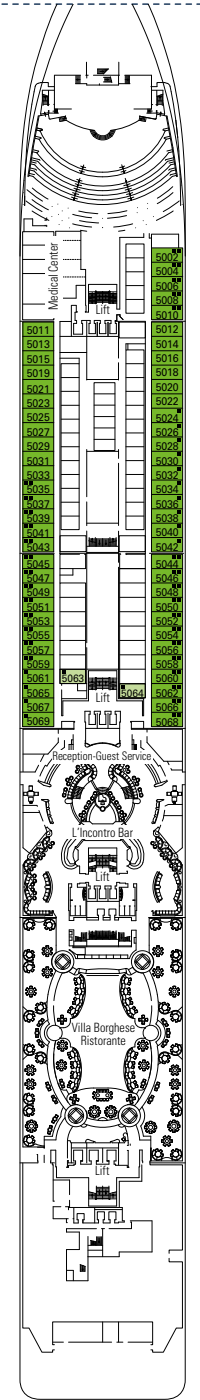

MSC Orchestra

Use the deck plans to select your ideal cabin.
Choose the deck you wish then use the colours to identify the category of accommodation you desire.

Cabins 1275 | Guests 3223

Cabin Categories and Experiences.

BELLA EXPERIENCE

- Interior
- Outside with Partial View
- Balcony

FANTASTICA EXPERIENCE

- Interior
- Ocean View
- Balcony
- Family Cabins*

AUREA EXPERIENCE

- Interior
- Balcony
- Suite

LEGEND

- ▲ Sofa bed
- ◆ Double sofa bed
- 3rd bed is a pullman bed
- 3rd and 4th beds are pullman beds
- ↔ Connecting Cabins
- H Cabins for guests with disabilities or reduced mobility
- Cabins with partial view
- Balcony with metal balustrade
- Balcony with half glass half metal balustrade

* The ship offers many family cabins which are the combination of 2 connected cabins. Please contact your travel agent for all the available options.
• All cabins have one double bed convertible to two single beds except in cabins for guests with disabilities or reduced mobility (H), this does not apply to cabins 15025.
• 3rd and 4th beds available in all categories except for Balcony Bella.

DECK 15
XILOFONO

DECK 14
CHITARRA

DECK 12
CLARINETTO

DECK 11
FLAUTO

DECK 10
LIRA

DECK 9
VIOLA

DECK 8
ARPA

DECK 5
PIANOFORTE