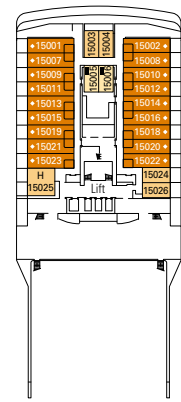

BELLA EXPERIENCE

- Interior
- Outside with Partial View
- Balcony

FANTASTICA EXPERIENCE

- Interior
- Ocean View
- Balcony
- Family Cabins*

AUREA EXPERIENCE

- Interior
- Balcony
- Suite

LEGEND

- ▲ Sofa bed
- ◆ Double sofa bed
- 3rd bed is a pullman bed
- 3rd and 4th beds are pullman beds
- ↔ Connecting Cabins
- H Cabins for guests with disabilities or reduced mobility
- Cabins with partial view
- Balcony with metal balustrade
- Balcony with half glass half metal balustrade

* The ship offers many family cabins which are the combination of 2 connected cabins. Please contact your travel agent for all the available options.
• All cabins have one double bed convertible to two single beds except in cabins for guests with disabilities or reduced mobility (H), this does not apply to cabins 15025.
• 3rd and 4th beds available in all categories except for Balcony Bella.