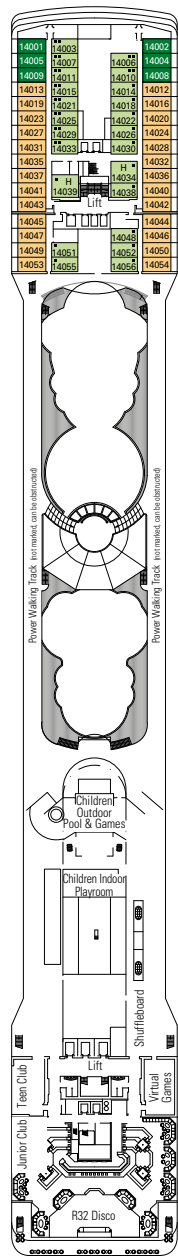

MSC Orchestra

Use the deck plans to select your ideal cabin.
Choose the deck you wish then use the colours to identify the category of accommodation you desire.

Cabins 1275 | Guests 3223

Cabin Categories and Experiences.

BELLA EXPERIENCE

- Interior
- Outside with Partial View
- Balcony

FANTASTICA EXPERIENCE

- Interior
- Ocean View
- Balcony
- Family Cabins*

AUREA EXPERIENCE

- Interior
- Balcony
- Suite

LEGEND

- ▲ Sofa bed
- ◆ Double sofa bed
- 3rd bed is a pullman bed
- 3rd and 4th beds are pullman beds
- ↔ Connecting Cabins
- H Cabins for guests with disabilities or reduced mobility
- Cabins with partial view
- Balcony with metal balustrade
- Balcony with half glass half metal balustrade

* The ship offers many family cabins which are the combination of 2 connected cabins. Please contact your travel agent for all the available options.
• All cabins have one double bed convertible to two single beds except in cabins for guests with disabilities or reduced mobility (H), this does not apply to cabins 15025.
• 3rd and 4th beds available in all categories except for Balcony Bella.

DECK 15
XILOFONO

DECK 14
CHITARRA

DECK 12
CLARINETTO

DECK 11
FLAUTO

DECK 10
LIRA

DECK 9
VIOLA

DECK 8
ARPA

DECK 5
PIANOFORTE