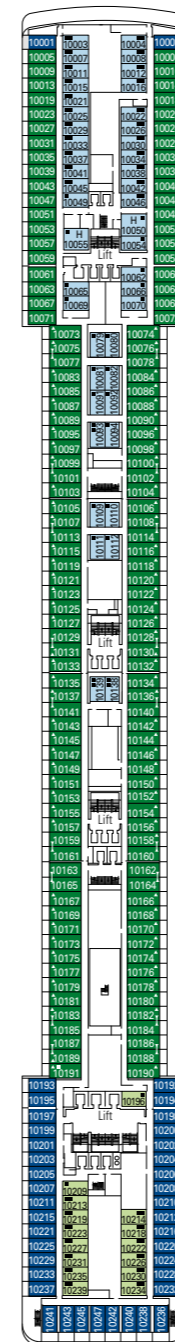

MSC Poesia

Use the deck plans to select your ideal cabin.
Choose the deck you wish then use the colours to identify the category of accommodation you desire.

Cabins 1275 | Guests 3223

Cabin Categories and Experiences.

BELLA EXPERIENCE

- Interior
- Outside with Partial View
- Balcony

FANTASTICA EXPERIENCE

- Interior
- Ocean View
- Balcony
- Family Cabins*

AUREA EXPERIENCE

- Interior
- Balcony
- Suite

LEGEND

- ▲ Sofa bed
- ◆ Double sofa bed
- 3rd bed is a pullman bed
- 3rd and 4th beds are pullman beds
- ↔ Connecting Cabins
- H Cabins for guests with disabilities or reduced mobility
- Cabins with partial view
- Balcony with metal balustrade
- Balcony with half glass half metal balustrade

- * The ship offers many family cabins which are the combination of 2 connected cabins. Please contact your travel agent for all the available options.
- All cabins have one double bed convertible to two single beds except in cabins for guests with disabilities or reduced mobility (H), this does not apply to cabins 15025.
- 3rd bed available in all categories except for Balcony Bella.
- 4th bed available in all categories except for Balcony Bella and Suite Aurea.

DECK 15
ALFIERI

DECK 14
PASCOLI

DECK 12
LEOPARDI

DECK 11
D'ANNUNZIO

DECK 10
CARDUCCI

DECK 9
UNGARETTI

DECK 8
TASSO

DECK 5
PETRARCA