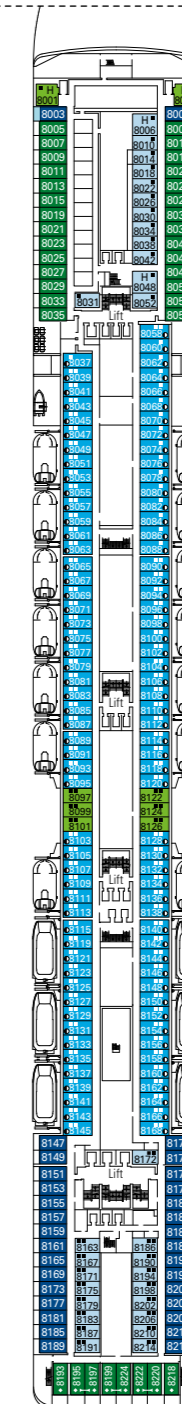

MSC Poesia

Use the deck plans to select your ideal cabin.
Choose the deck you wish then use the colours to identify the category of accommodation you desire.

Cabins 1275 | Guests 3223

Cabin Categories and Experiences.

BELLA EXPERIENCE

- Interior
- Outside with Partial View
- Balcony

FANTASTICA EXPERIENCE

- Interior
- Ocean View
- Balcony
- Family Cabins*

AUREA EXPERIENCE

- Interior
- Balcony
- Suite

LEGEND

- ▲ Sofa bed
- ◆ Double sofa bed
- 3rd bed is a pullman bed
- 3rd and 4th beds are pullman beds
- ↔ Connecting Cabins
- H Cabins for guests with disabilities or reduced mobility
- Cabins with partial view
- Balcony with metal balustrade
- Balcony with half glass half metal balustrade

- * The ship offers many family cabins which are the combination of 2 connected cabins. Please contact your travel agent for all the available options.
- All cabins have one double bed convertible to two single beds except in cabins for guests with disabilities or reduced mobility (H), this does not apply to cabins 15025.
- 3rd bed available in all categories except for Balcony Bella.
- 4th bed available in all categories except for Balcony Bella and Suite Aurea.

DECK 15
ALFIERI

DECK 14
PASCOLI

DECK 12
LEOPARDI

DECK 11
D'ANNUNZIO

DECK 10
CARDUCCI

DECK 9
UNGARETTI

DECK 8
TASSO

DECK 5
PETRARCA