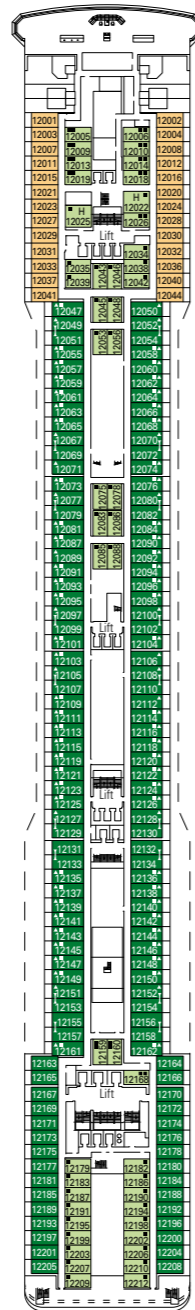

MSC Poesia

Use the deck plans to select your ideal cabin.
Choose the deck you wish then use the colours to identify the category of accommodation you desire.

Cabins 1275 | Guests 3223

Cabin Categories and Experiences.

BELLA EXPERIENCE

- Interior
- Outside with Partial View
- Balcony

FANTASTICA EXPERIENCE

- Interior
- Ocean View
- Balcony
- Family Cabins*

AUREA EXPERIENCE

- Interior
- Balcony
- Suite

LEGEND

- ▲ Sofa bed
- ◆ Double sofa bed
- 3rd bed is a pullman bed
- 3rd and 4th beds are pullman beds
- ↔ Connecting Cabins
- H Cabins for guests with disabilities or reduced mobility
- Cabins with partial view
- Balcony with metal balustrade
- Balcony with half glass half metal balustrade

- * The ship offers many family cabins which are the combination of 2 connected cabins. Please contact your travel agent for all the available options.
- All cabins have one double bed convertible to two single beds except in cabins for guests with disabilities or reduced mobility (H), this does not apply to cabins 15025.
- 3rd bed available in all categories except for Balcony Bella.
- 4th bed available in all categories except for Balcony Bella and Suite Aurea.

DECK 15
ALFIERI

DECK 14
PASCOLI

DECK 12
LEOPARDI

DECK 11
D'ANNUNZIO

DECK 10
CARDUCCI

DECK 9
UNGARETTI

DECK 8
TASSO

DECK 5
PETRARCA