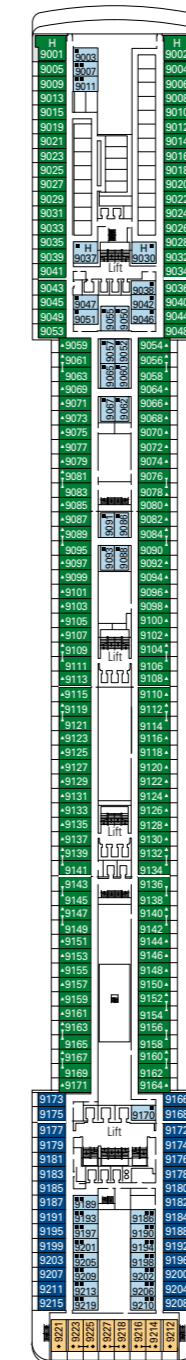

MSC Poesia

Use the deck plans to select your ideal cabin.
Choose the deck you wish then use the colours to identify the category of accommodation you desire.

Cabins 1275 | Guests 3223

Cabin Categories and Experiences.

BELLA EXPERIENCE

- Interior
- Outside with Partial View
- Balcony

FANTASTICA EXPERIENCE

- Interior
- Ocean View
- Balcony
- Family Cabins*

AUREA EXPERIENCE

- Interior
- Balcony
- Suite

LEGEND

- ▲ Sofa bed
- ◆ Double sofa bed
- 3rd bed is a pullman bed
- 3rd and 4th beds are pullman beds
- ↔ Connecting Cabins
- H Cabins for guests with disabilities or reduced mobility
- Cabins with partial view
- Balcony with metal balustrade
- Balcony with half glass half metal balustrade

- * The ship offers many family cabins which are the combination of 2 connected cabins. Please contact your travel agent for all the available options.
- All cabins have one double bed convertible to two single beds except in cabins for guests with disabilities or reduced mobility (H), this does not apply to cabins 15025.
- 3rd bed available in all categories except for Balcony Bella.
- 4th bed available in all categories except for Balcony Bella and Suite Aurea.

DECK 15
ALFIERI

DECK 14
PASCOLI

DECK 12
LEOPARDI

DECK 11
D'ANNUNZIO

DECK 10
CARDUCCI

DECK 9
UNGARETTI

DECK 8
TASSO

DECK 5
PETRARCA