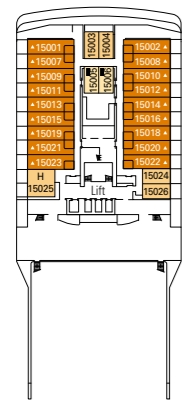

BELLA EXPERIENCE

- Interior
- Outside with Partial View
- Balcony

FANTASTICA EXPERIENCE

- Interior
- Ocean View
- Balcony
- Family Cabins*

AUREA EXPERIENCE

- Interior
- Balcony
- Suite

LEGEND

- ▲ Sofa bed
- ◆ Double sofa bed
- 3rd bed is a pullman bed
- 3rd and 4th beds are pullman beds
- ↔ Connecting Cabins
- H Cabins for guests with disabilities or reduced mobility
- Cabins with partial view
- Balcony with metal balustrade
- Balcony with half glass half metal balustrade

- * The ship offers many family cabins which are the combination of 2 connected cabins. Please contact your travel agent for all the available options.
- All cabins have one double bed convertible to two single beds except in cabins for guests with disabilities or reduced mobility (H), this does not apply to cabins 15025.
- 3rd bed available in all categories except for Balcony Bella.
- 4th bed available in all categories except for Balcony Bella and Suite Aurea.