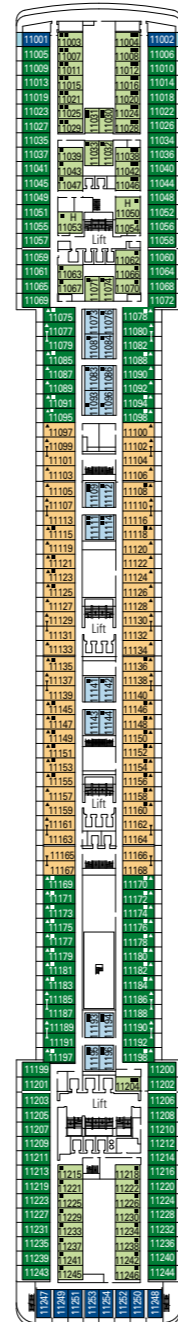

MSC Poesia

Use the deck plans to select your ideal cabin.
Choose the deck you wish then use the colours to identify the category of accommodation you desire.

Cabins 1275 | Guests 3223

Cabin Categories and Experiences.

BELLA EXPERIENCE

- Interior
- Outside with Partial View
- Balcony

FANTASTICA EXPERIENCE

- Interior
- Ocean View
- Balcony
- Family Cabins*

AUREA EXPERIENCE

- Interior
- Balcony
- Suite

LEGEND

- ▲ Sofa bed
- ◆ Double sofa bed
- 3rd bed is a pullman bed
- 3rd and 4th beds are pullman beds
- ↔ Connecting Cabins
- H Cabins for guests with disabilities or reduced mobility
- Cabins with partial view
- Balcony with metal balustrade
- Balcony with half glass half metal balustrade

- * The ship offers many family cabins which are the combination of 2 connected cabins. Please contact your travel agent for all the available options.
- All cabins have one double bed convertible to two single beds except in cabins for guests with disabilities or reduced mobility (H), this does not apply to cabins 15025.
- 3rd bed available in all categories except for Balcony Bella.
- 4th bed available in all categories except for Balcony Bella and Suite Aurea.

DECK 15
ALFIERI

DECK 14
PASCOLI

DECK 12
LEOPARDI

DECK 11
D'ANNUNZIO

DECK 10
CARDUCCI

DECK 9
UNGARETTI

DECK 8
TASSO

DECK 5
PETRARCA