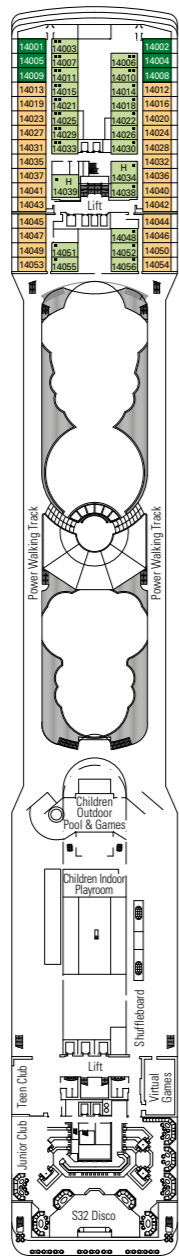

MSC Poesia

Use the deck plans to select your ideal cabin.
Choose the deck you wish then use the colours to identify the category of accommodation you desire.

Cabins 1275 | Guests 3223

Cabin Categories and Experiences.

BELLA EXPERIENCE

- Interior
- Outside with Partial View
- Balcony

FANTASTICA EXPERIENCE

- Interior
- Ocean View
- Balcony
- Family Cabins*

AUREA EXPERIENCE

- Interior
- Balcony
- Suite

LEGEND

- ▲ Sofa bed
- ◆ Double sofa bed
- 3rd bed is a pullman bed
- 3rd and 4th beds are pullman beds
- ↔ Connecting Cabins
- H Cabins for guests with disabilities or reduced mobility
- Cabins with partial view
- Balcony with metal balustrade
- Balcony with half glass half metal balustrade

- * The ship offers many family cabins which are the combination of 2 connected cabins. Please contact your travel agent for all the available options.
- All cabins have one double bed convertible to two single beds except in cabins for guests with disabilities or reduced mobility (H), this does not apply to cabins 15025.
- 3rd bed available in all categories except for Balcony Bella.
- 4th bed available in all categories except for Balcony Bella and Suite Aurea.

DECK 15
ALFIERI

DECK 14
PASCOLI

DECK 12
LEOPARDI

DECK 11
D'ANNUNZIO

DECK 10
CARDUCCI

DECK 9
UNGARETTI

DECK 8
TASSO

DECK 5
PETRARCA