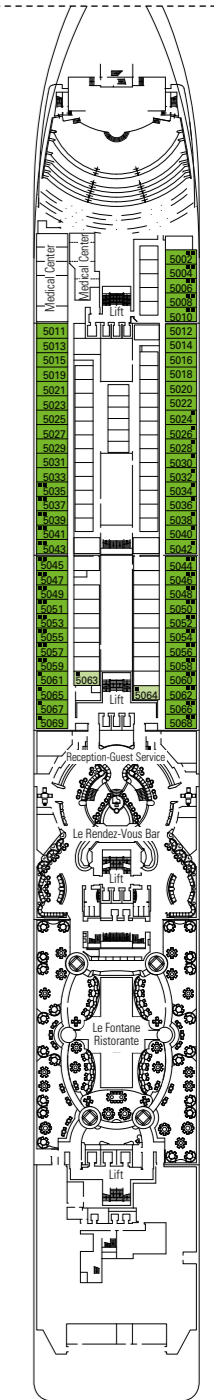

MSC Poesia

Use the deck plans to select your ideal cabin.
Choose the deck you wish then use the colours to identify the category of accommodation you desire.

Cabins 1275 | Guests 3223

Cabin Categories and Experiences.

BELLA EXPERIENCE

- Interior
- Outside with Partial View
- Balcony

FANTASTICA EXPERIENCE

- Interior
- Ocean View
- Balcony
- Family Cabins*

AUREA EXPERIENCE

- Interior
- Balcony
- Suite

LEGEND

- ▲ Sofa bed
- ◆ Double sofa bed
- 3rd bed is a pullman bed
- 3rd and 4th beds are pullman beds
- ↔ Connecting Cabins
- H Cabins for guests with disabilities or reduced mobility
- Cabins with partial view
- Balcony with metal balustrade
- Balcony with half glass half metal balustrade

- * The ship offers many family cabins which are the combination of 2 connected cabins. Please contact your travel agent for all the available options.
- All cabins have one double bed convertible to two single beds except in cabins for guests with disabilities or reduced mobility (H), this does not apply to cabins 15025.
- 3rd bed available in all categories except for Balcony Bella.
- 4th bed available in all categories except for Balcony Bella and Suite Aurea.

DECK 15
ALFIERI

DECK 14
PASCOLI

DECK 12
LEOPARDI

DECK 11
D'ANNUNZIO

DECK 10
CARDUCCI

DECK 9
UNGARETTI

DECK 8
TASSO

DECK 5
PETRARCA