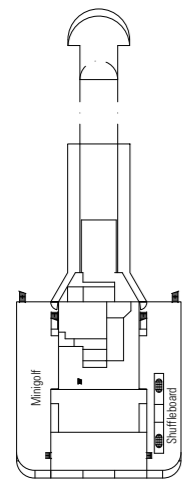

DECK 15
ALFIERI